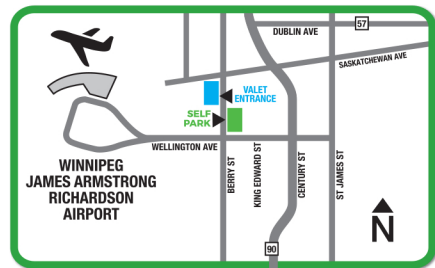

RESERVE AND SAVE

PARK'N FLY

Reservation required to receive discounted rates

Sell vacations

WINNIPEG

Indoor Valet

SAVE $50

WEEKLY
$99⁹⁹
$20.99/day

SAVE UP TO $350

LONG TERM
$249⁹⁹
up to 28 days

Self Park

SAVE $27

WEEKLY
$82⁹⁹
$19.99/day

SAVE UP TO $220

LONG TERM
$219⁹⁹
up to 28 days

RESERVE YOUR NEXT PARKING STAY

and get these discounted rates on the Park'N Fly app or at parknfly.ca

1114464

Indoor Valet

820-A Berry Street, Winnipeg, MB

Self Park

881 Berry Street, Winnipeg, MB

Get directions on the Park'N Fly app

UNLOCK EXCLUSIVE MEMBER BENEFITS Park'N Fly App + PARK'N FLY rewards

Download the Park'N Fly App

Sign into your Park'N Fly Rewards account

Enter your travel agent discount code and reserve your stay today

parknfly.ca