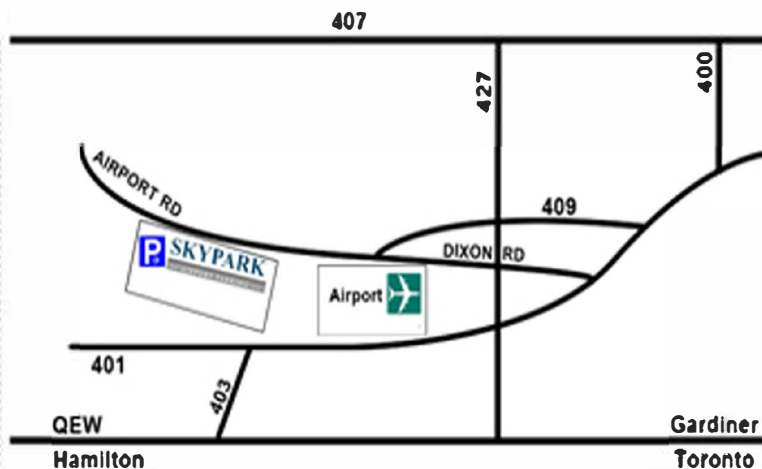

SKYPARK
SHUTTLE

Sell^off
vacations

YOUR SKYPARK® SAVINGS YOUR SKYPARK® SAVINGS YOUR SKYPARK® SAVINGS YOUR SKYPARK® SAVINGS

SKYPARK®

— AIRPORT PARKING —

★★★ SPECIALS ★★★

VALET PARKING

AIRPORT ROAD
LOCATION

SELF PARKING

AIRPORT ROAD
LOCATION

★★★
ONLY
$16.95
PER DAY

★★★
ONLY
$16.95
PER DAY

EVERY 6TH & 7TH DAY

FREE

SKYPARK® COUPON TERMS & CONDITIONS

Offer expires - December 31, 2024

TORONTO PEARSON AIRPORT'S BEST KEPT SECRET

VALET PARKING

6428 AIRPORT ROAD
MISSISSAUGA ON L4V 1E5
1-888-358-0505

FROM WEST

401E to 427N > Exit Dixon Rd.
Turn left (W) > Dixon will change into Airport Rd.
SKYPARK® is 2.5km ahead on left.

FROM NORTH

400 to 401W to 409W or 427S to 409W > Exit
Airport Rd. N > SKYPARK® is 1km ahead on left.

FROM SOUTH

427N > Exit Dixon Rd. > Turn left (W) > Dixon Rd.
will change into Airport Rd. > SKYPARK® is 2.5km
ahead on left.

FROM EAST

401W to 409W > Exit Airport Rd. N > SKYPARK®
is 1km ahead on left.

SELF PARKING

6428 AIRPORT ROAD
MISSISSAUGA ON L4V 1E5
1-888-358-0505

FROM WEST

401E to 427N > Exit Dixon Rd.
Turn left (W) > Dixon will change into Airport Rd.
SKYPARK® is 2.5km ahead on left.

FROM NORTH

400 to 401W to 409W or 427S to 409W > Exit
Airport Rd. N > SKYPARK® is 1km ahead on left.

FROM SOUTH

427N > Exit Dixon Rd. > Turn left (W) > Dixon Rd.
will change into Airport Rd. > SKYPARK® is 2.5km
ahead on left.

FROM EAST

401W to 409W > Exit Airport Rd. N > SKYPARK®
is 1km ahead on left.

YOUR SKYPARK® SAVINGS YOUR SKYPARK® SAVINGS YOUR SKYPARK® SAVINGS YOUR SKYPARK® SAVINGS

1-800-969-8032

WWW.SKYPARK.CA