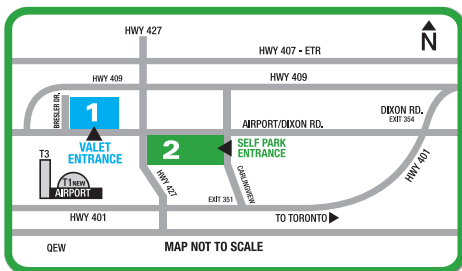

\*Economy lot temporarily closed, please proceed to Self Park at 204 Carlingview Dr, Etobicoke to receive these rates

**SELF PARK** 204 Carlingview Dr, Etobicoke Tel: 905-677-9143